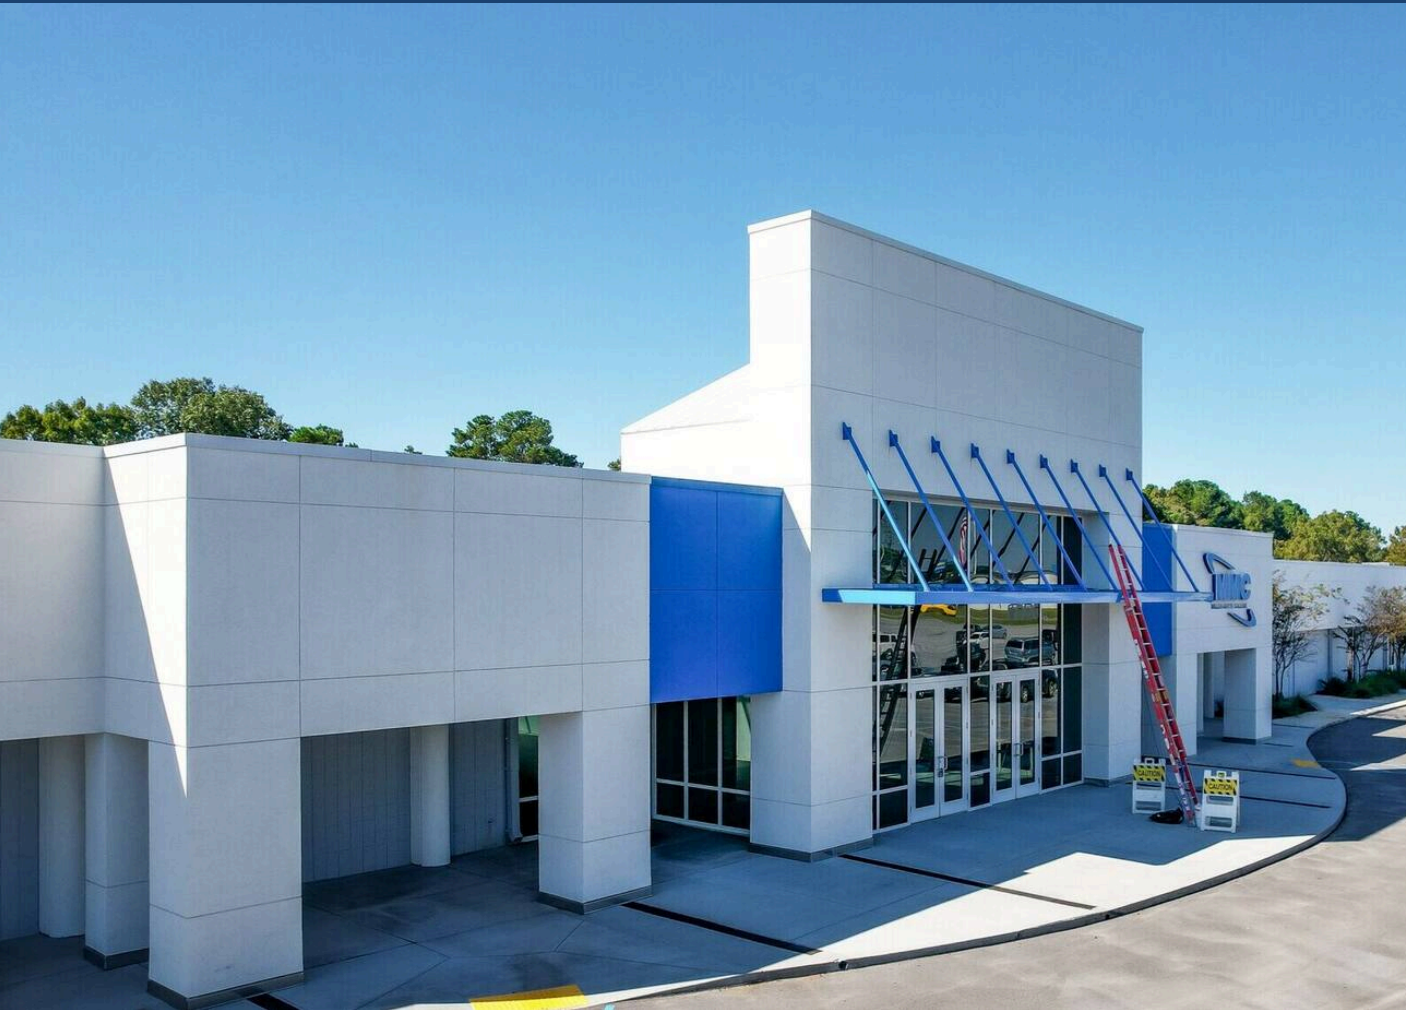

# RIVERS PARK MALL

// NORTH CHARLESTON, SC

OWNED GLA  
0 SF

DEMOGRAPHICS  
Population  
Avg Income

ZIFF  
REAL ESTATE  
PARTNERS

FOR LEASING INFORMATION

[www.ziffcre.com](http://www.ziffcre.com)