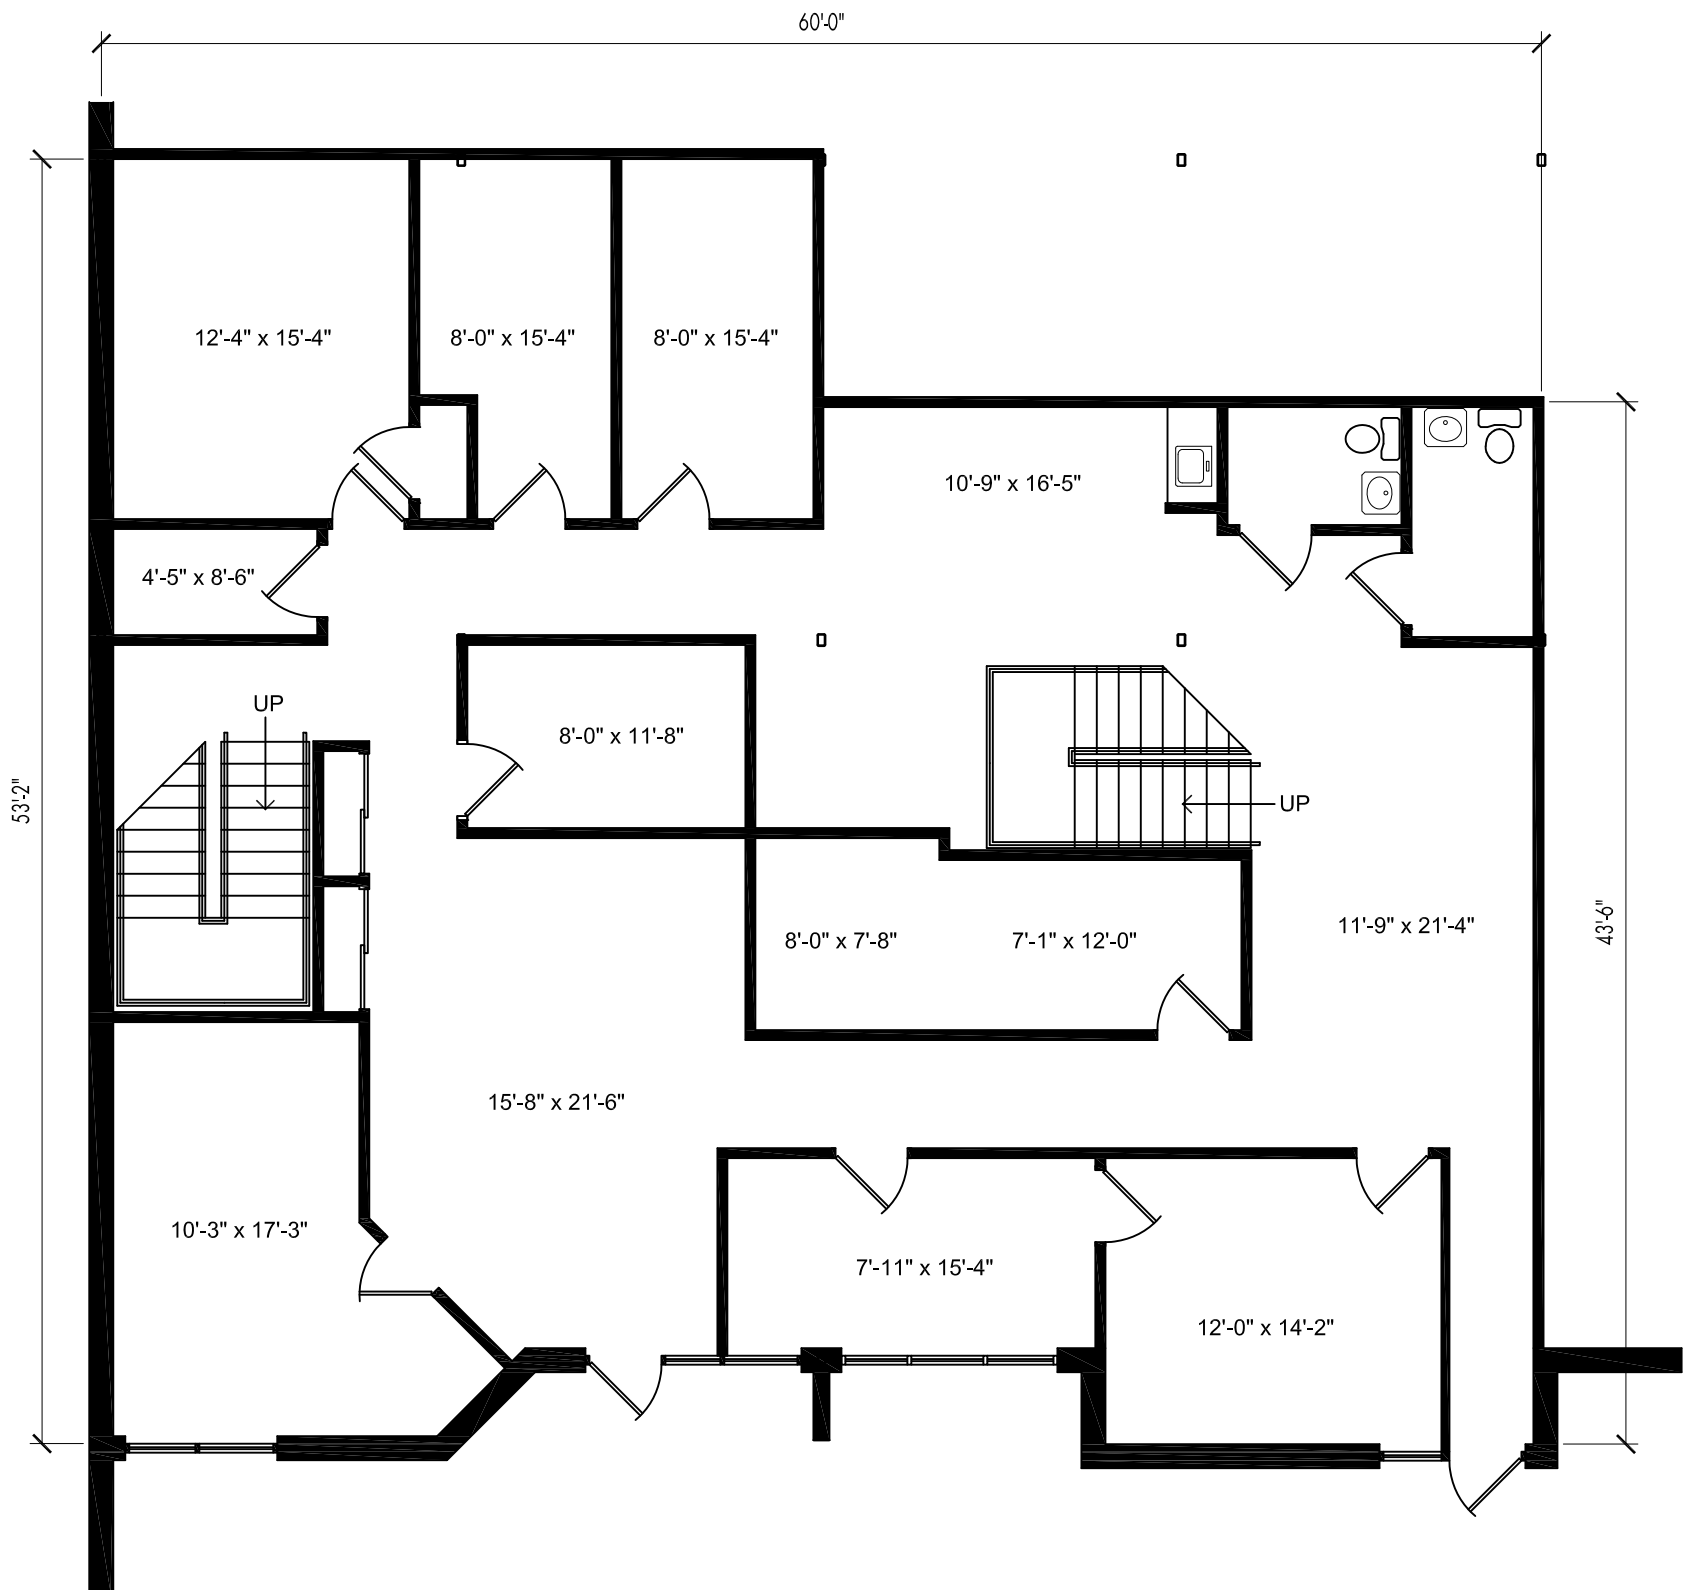

SECOND FLOOR PLAN

FIRST FLOOR PLAN

2415 E-F DIRECTORS ROW

Indianapolis, Indiana

OFFICE TOTAL:	4,200
WAREHOUSE:	0
TOTAL:	4,200 S.F.

03.12.2023 VERIFIED